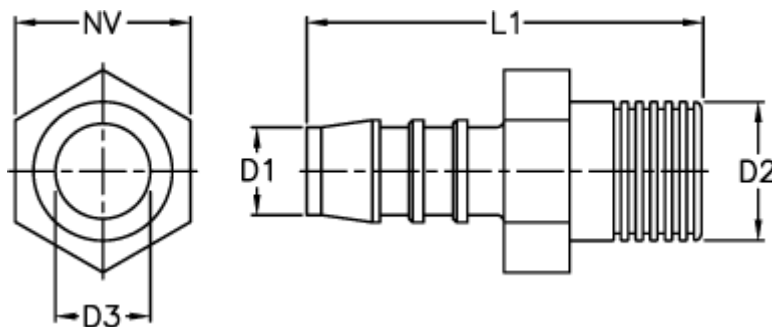

Article number: 027108918006

Description: Norma hose coupling GES 6 / 1/4 NPT

Measures

D1 = 6

D2 = 1/4 NPT

D3 = 4.0

L1 = 40.5

NV = 14